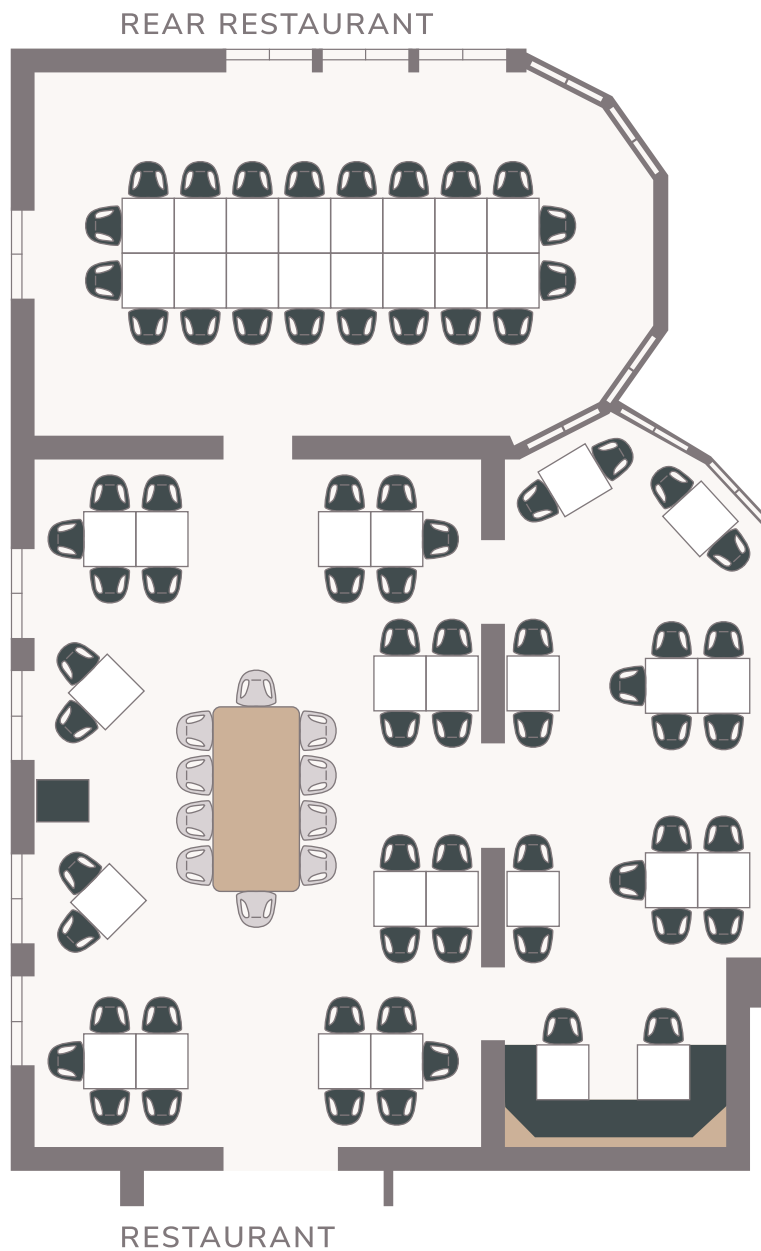

### Block table . rear restaurant

**20 people**  
**1 table**

- maximum space for 20 people
- Space for a small gift table

### Round tables . rear restaurant

**18 people**  
**2 tables**

- maximum occupancy 18 guests
- Space for larger gift table

### Round tables + rectangular table . entire restaurant

**90 people**

**10 tables**

- maximum occupancy at the round tables 9 people
- maximum occupancy at the table 12 persons
- Table can be used as a VIP table / guests of honour table
- Space for a gift table possible in the rear restaurant