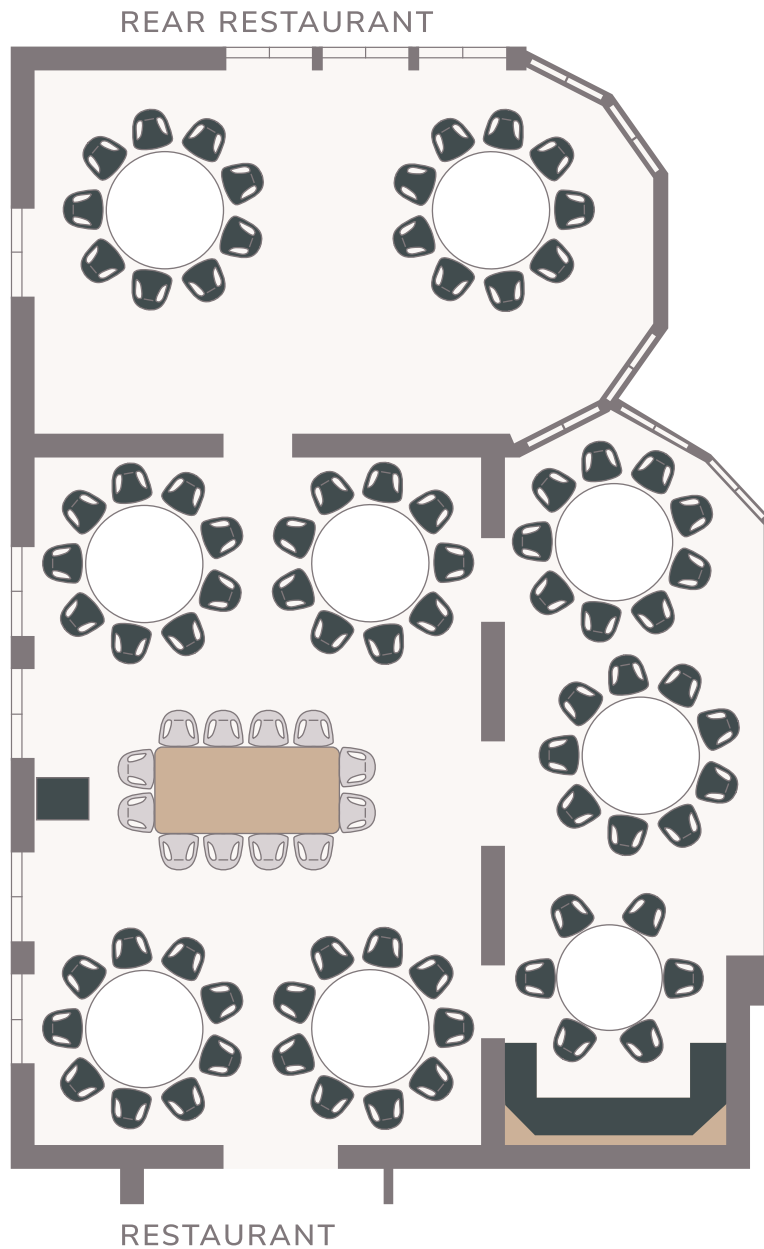

### Block table . rear restaurant

**20 people**  
**1 table**

- maximum space for 20 people
- Space for a small gift table

### Round tables . rear restaurant

**18 people**  
**2 tables**

- maximum occupancy 18 guests
- Space for larger gift table

### Round tables + rectangular table . entire restaurant

**90 people**

**10 tables**

- maximum occupancy at the round tables 9 people
- maximum occupancy at the table 12 persons
- Table can be used as a VIP table / guests of honour table
- Space for a gift table possible in the rear restaurant