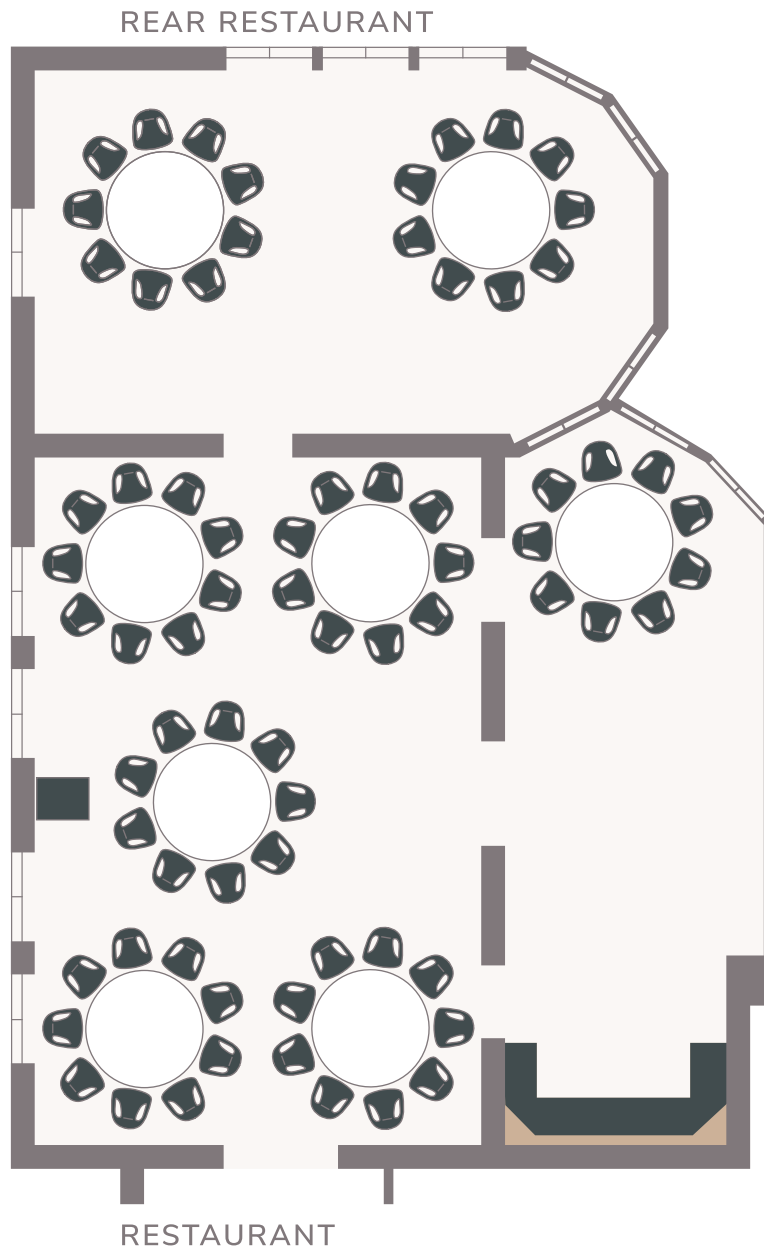

### Block table . rear restaurant

**20 people**  
**1 table**

- maximum space for 20 people
- Space for a small gift table

### Round tables + rectangular table . entire restaurant

**90 people**

**10 tables**

- maximum occupancy at the round tables 9 people
- maximum occupancy at the table 12 persons
- Table can be used as a VIP table / guests of honour table
- Space for a gift table possible in the rear restaurant

## RESTAURANT KÖKKEN

Round tables + dance floor . whole restaurant

**72 people**  
**8 tables**

- Dance floor Restaurant . Connection to terrace
- Space for gift table and DJ

Round tables + rectangular table . Restaurant