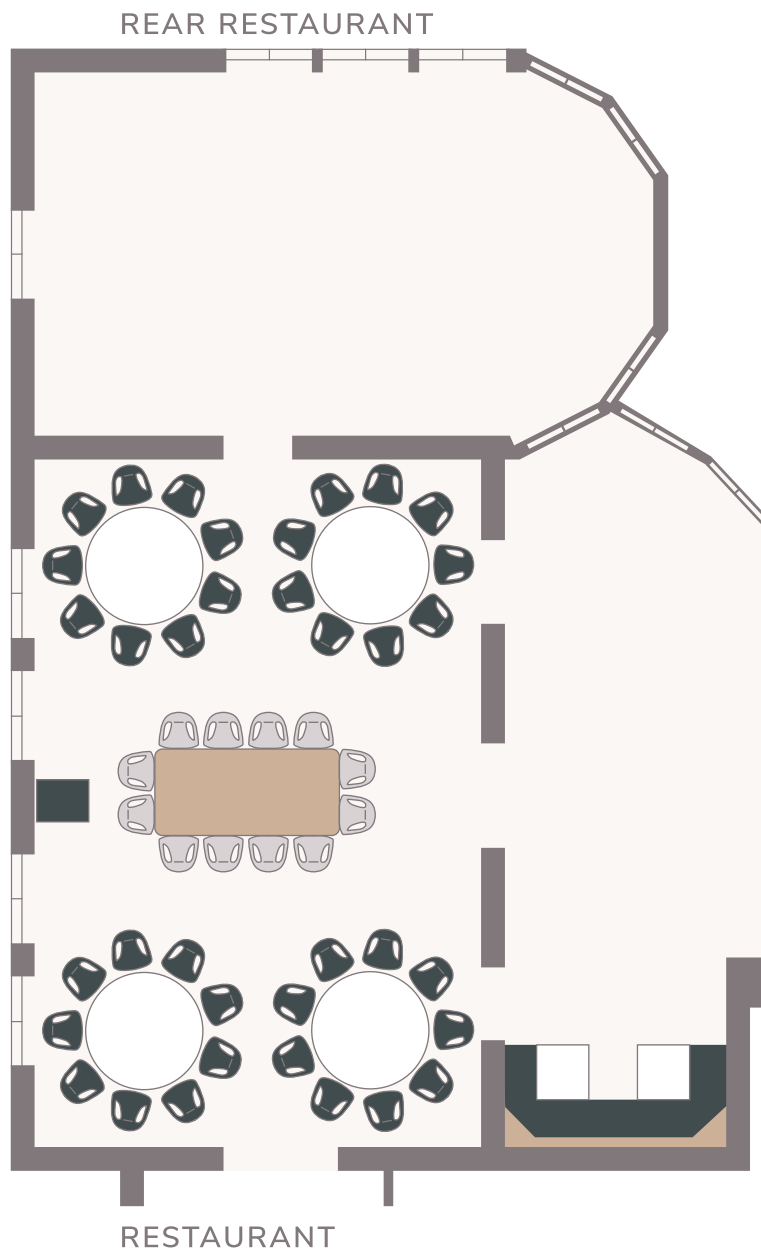

### Block table . rear restaurant

**20 people**  
**1 table**

- maximum space for 20 people
- Space for a small gift table

### Round tables + rectangular table . entire restaurant

**90 people**

**10 tables**

- maximum occupancy at the round tables 9 people
- maximum occupancy at the table 12 persons
- Table can be used as a VIP table / guests of honour table
- Space for a gift table possible in the rear restaurant

## RESTAURANT KÖKKEN

Round tables + dance floor . whole restaurant

**72 people**  
**8 tables**

- Dance floor Restaurant . Connection to terrace
- Space for gift table and DJ

Round tables + rectangular table . Restaurant

**48 people**  
**5 tables**

- Dance floor Restaurant or rear area . Connection to terrace
  - Space for gift table and DJ
- Reception Restaurant or rear area . Connection to terrace