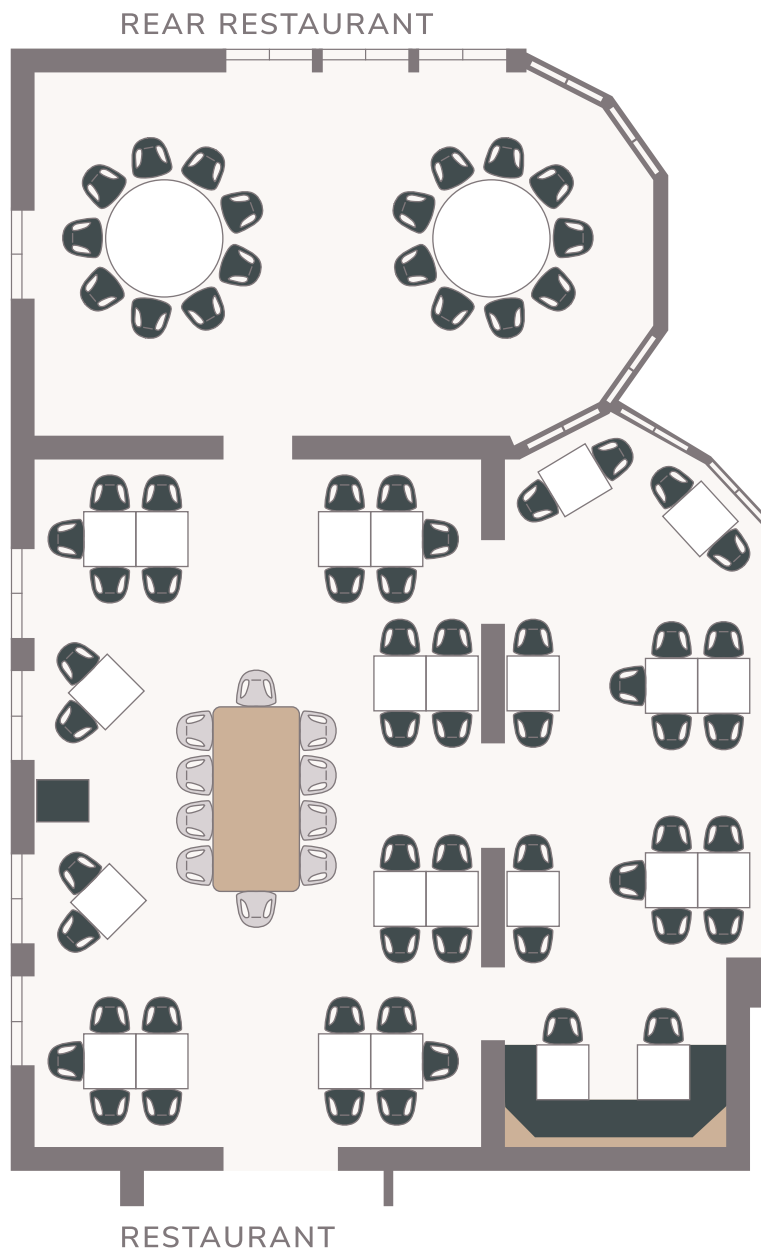

### Block table . rear restaurant

**20 people**  
**1 table**

- maximum space for 20 people
- Space for a small gift table

### Round tables . rear restaurant

**18 people**  
**2 tables**

- maximum occupancy 18 guests
- Space for larger gift table