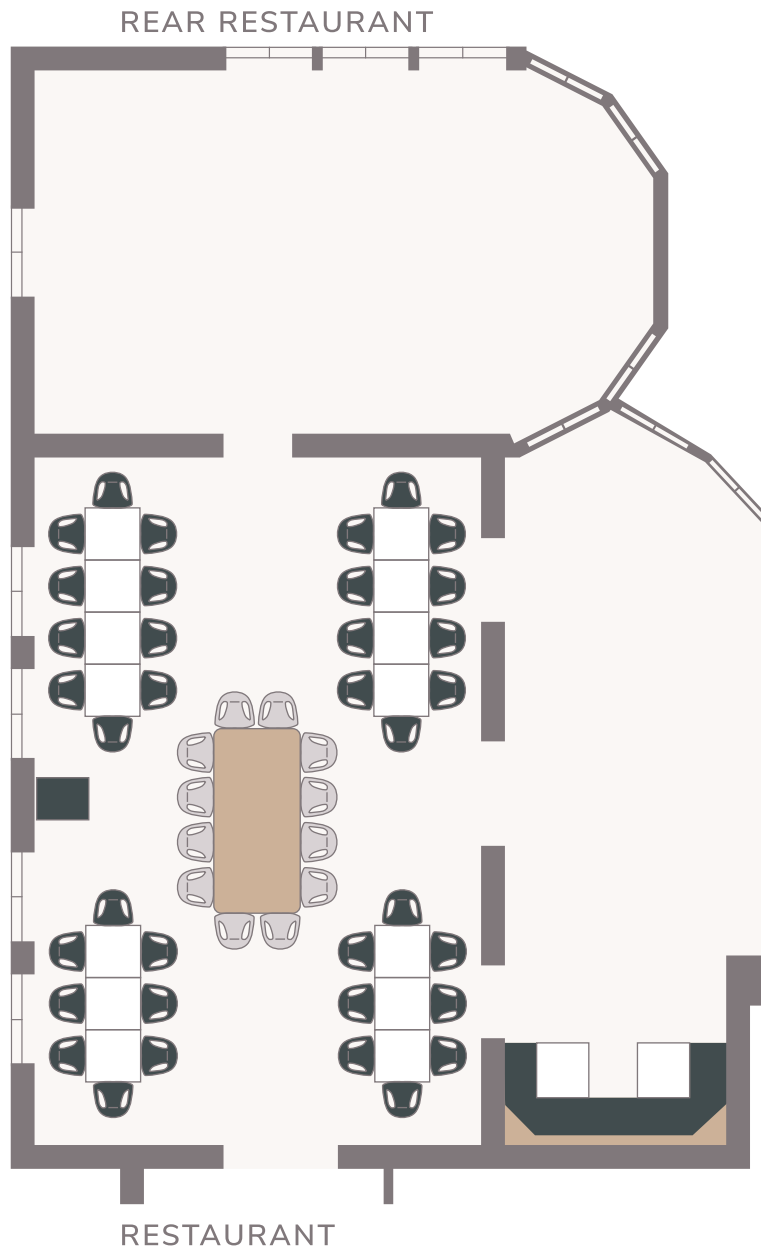

BENEN-DIKEN-HOF®

RESTAURANT KÖKKEN

Tables . Restaurant

48 people

5 tables

- 2 tables à 8 persons / 2 tables à 10 persons / 1 table à 12 persons
  - Dance floor Restaurant or rear area . Connection to terrace
    - Space for gift table and DJ
  - Reception Restaurant or rear area . Connection to terrace